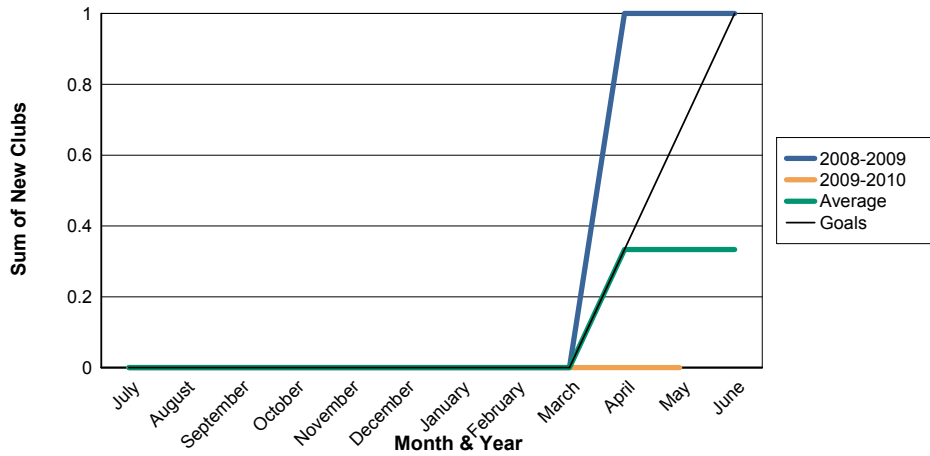

3 Year Comparisons for GMT Constitutional Area 1

By GMT District

As of May 2010

Sum of New Clubs/ Month & Year

For District 16 C

Sum of Dropped Clubs/ Month & Year

For District 16 C

Sum of Net Clubs/ Month & Year