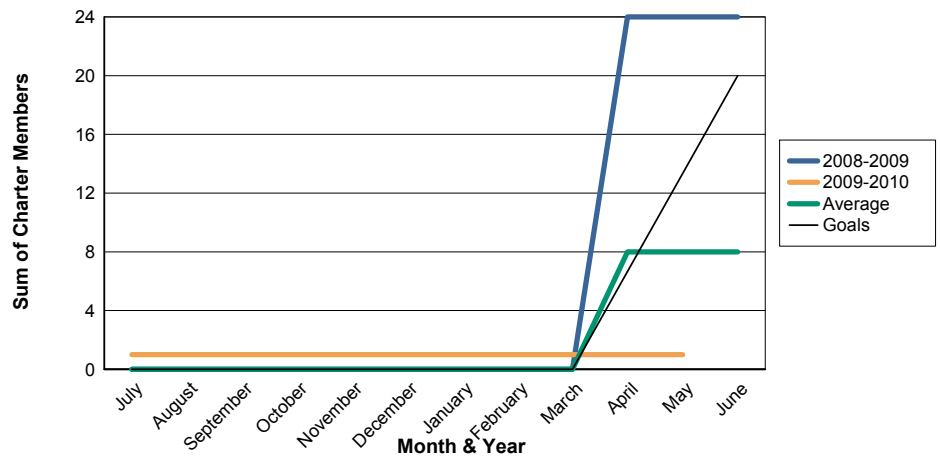

Sum of Charter Members/ Month & Year

For District 16 C