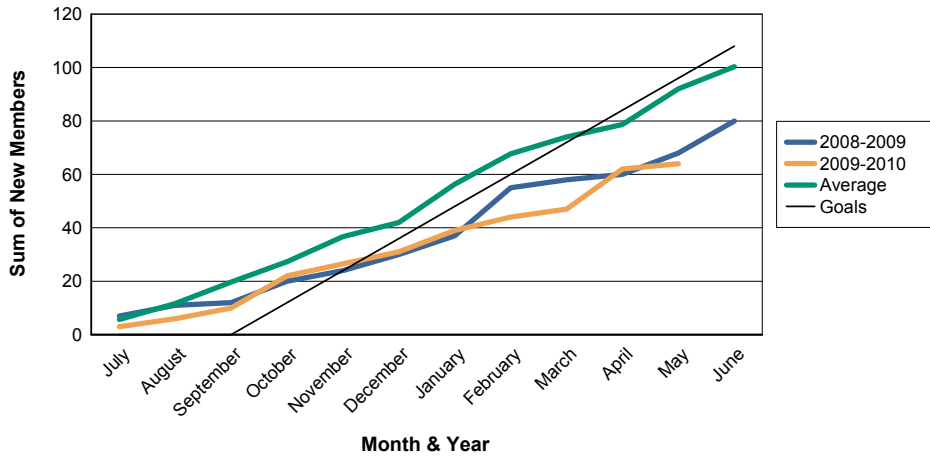

3 Year Comparisons for GMT Constitutional Area 1

By GMT District

As of May 2010

Sum of New Clubs/ Month & Year

For District 16 C

Sum of Dropped Clubs/ Month & Year

For District 16 C

Sum of Net Clubs/ Month & Year

For District 16 C

Sum of Charter Members/ Month & Year

For District 16 C

3 Year Comparisons for GMT Constitutional Area 1

By GMT District

As of May 2010

Sum of New Members/ Month & Year

For District 16 C

Sum of Dropped Members/ Month & Year

For District 16 C

Sum of Net Members/ Month & Year

For District 16 C