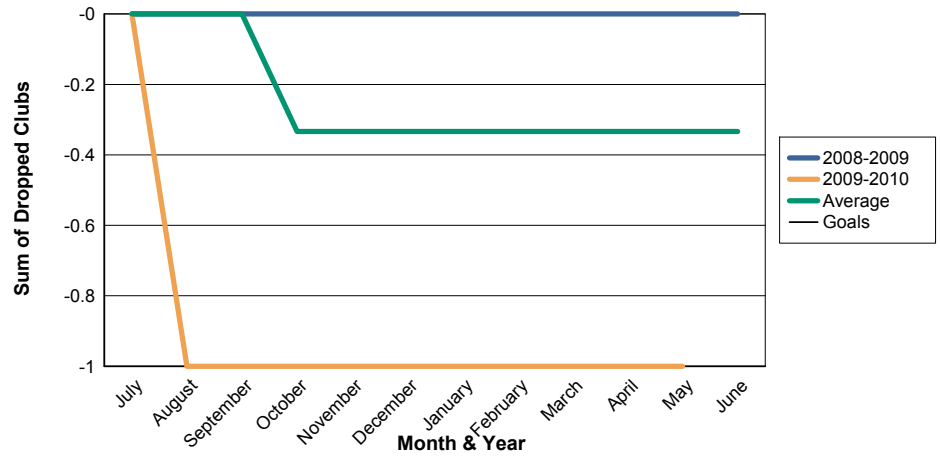

3 Year Comparisons for GMT Constitutional Area 1

By GMT District

As of May 2010

Sum of New Clubs/ Month & Year

For District 16 C

Sum of Dropped Clubs/ Month & Year

For District 16 C

Sum of Net Clubs/ Month & Year