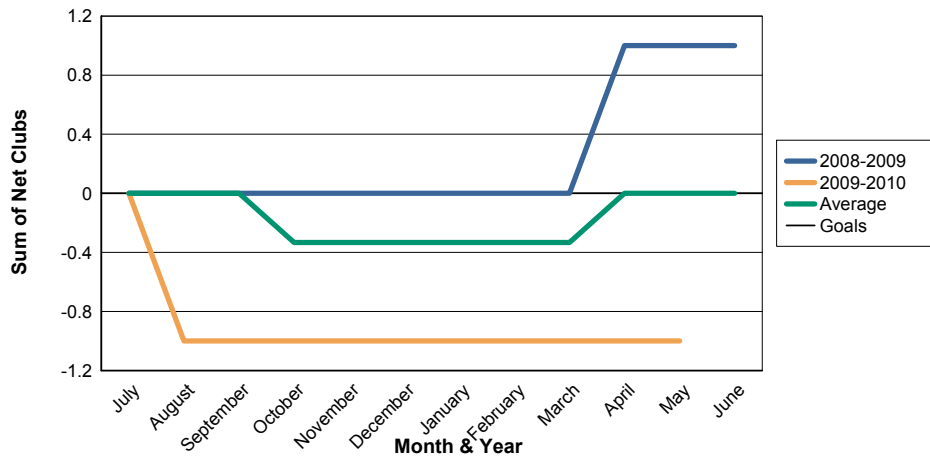

Sum of Net Clubs/ Month & Year

For District 16 C