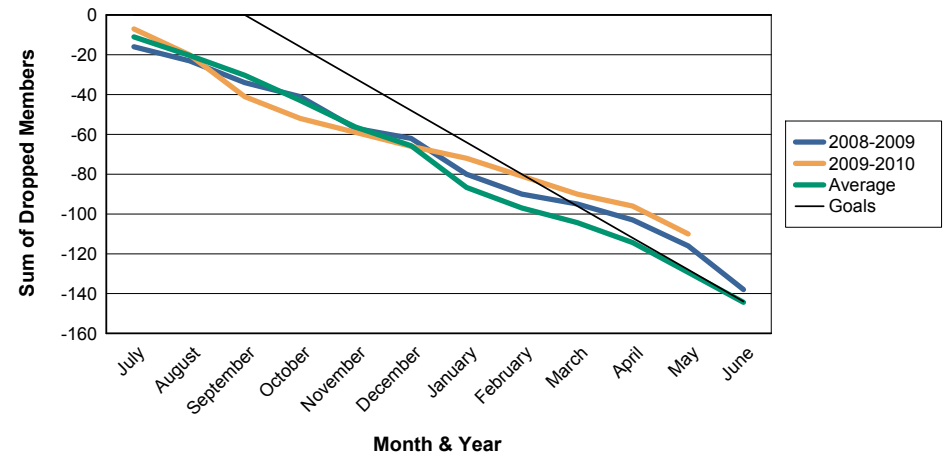

For District 16 C

Sum of Charter Members/ Month & Year

For District 16 C

3 Year Comparisons for GMT Constitutional Area 1

By GMT District

As of May 2010

Sum of New Members/ Month & Year

For District 16 C

Sum of Dropped Members/ Month & Year

For District 16 C

Sum of Net Members/ Month & Year

For District 16 C